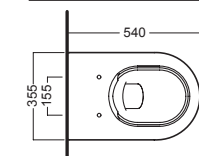

DISEGNO TECNICO TECHNICAL DESIGN

YXVC
fissaggio speciale dal basso
special fixing from the bottom

hatria