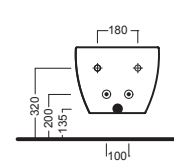

DISEGNO TECNICO TECHNICAL DESIGN

YXVC
fissaggio speciale dal basso
special fixing from the bottom

hatria