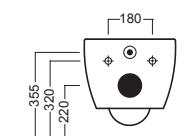

DISEGNO TECNICO TECHNICAL DESIGN

YXVC
fissaggio speciale dal basso
special fixing from the bottom

hatria