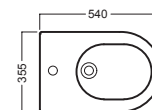

DISEGNO TECNICO TECHNICAL DESIGN

YXVC
fissaggio speciale dal basso
special fixing from the bottom

hatria