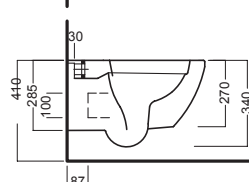

DISEGNO TECNICO TECHNICAL DESIGN

YXVC
fissaggio speciale dal basso
special fixing from the bottom

hatria