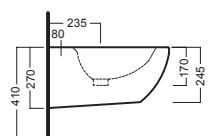

DISEGNO TECNICO TECHNICAL DESIGN

YXVC
fissaggio speciale dal basso
special fixing from the bottom

hatria