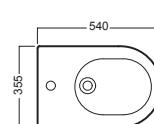

DISEGNO TECNICO TECHNICAL DESIGN